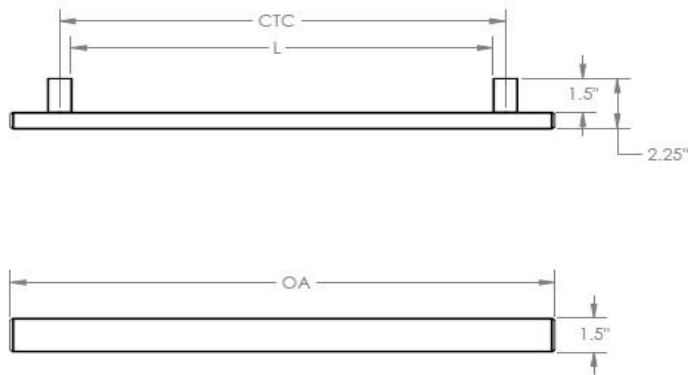

**GB31, GB32, GB33, GB34, GB35**  
 Grab Bars

Model No.	Dimension of CTC	Dimension of L	Dimension of OA
GB31	12"	11"	16"
GB32	16"	15"	20"
GB33	18"	17"	22"
GB34	24"	23"	28"
GB35	32"	31"	36"

**GB36, GB37, GB38**  
Grab Bars

Model No.	Dimension of CTC1	Dimension of L	Dimension of OA
GB36	36"	17"	40"
GB37	42"	20"	46"
GB38	48"	23"	52"